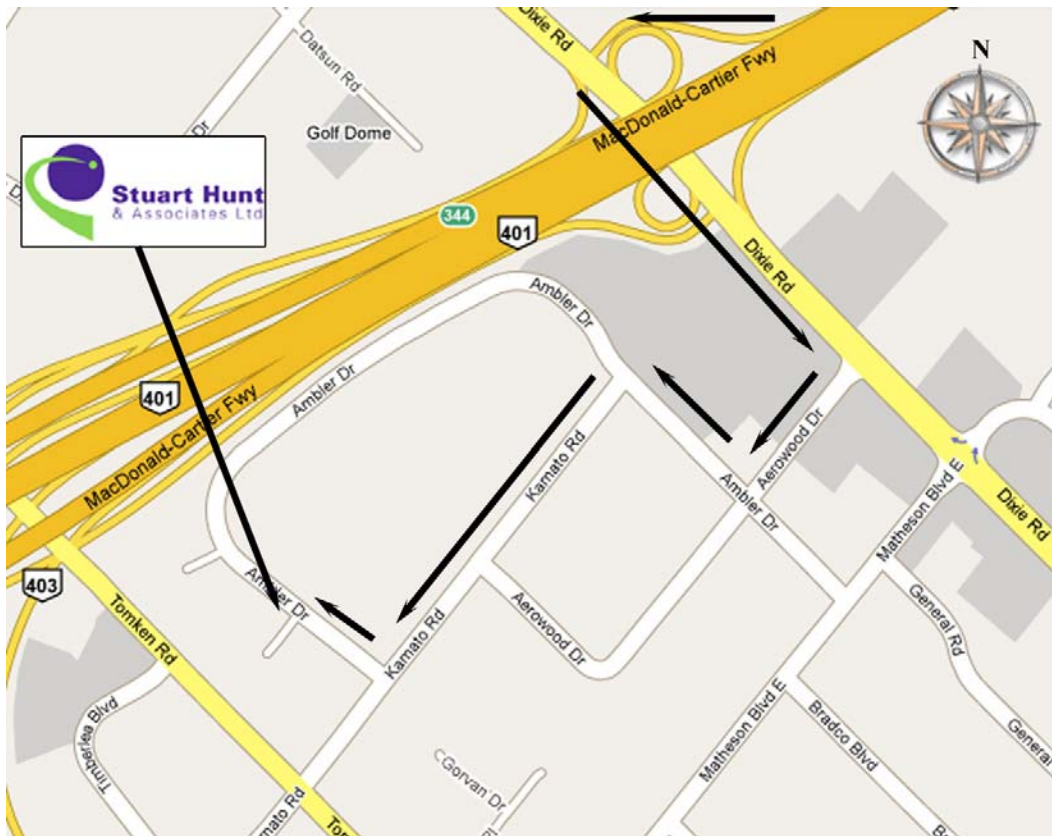

Directions to Stuart Hunt & Associates Ltd. Mississauga, ON Facility

Address: 5949 Ambler Drive
Mississauga, Ontario
L4W 2K2

Phone: 905-602-8871

Directions from Pearson International Airport:

1. Head **east** on **Terminal Access Rd 1**
2. Take the ramp onto **HWY-409 E**
3. Take the **King's Hwy 401 W/King's Hwy 427 S** exit
4. Merge onto **HWY-427 S**
5. Take the **Hwy 401 W** exit
6. Merge onto **HWY-401 W** (signs for **Kings Hwy 401 W**)
7. Take exit **346** for **Regional Rd 4/Dixie Rd**
8. Turn **left** at **Dixie Rd**
9. Turn **right** at **Aerowood Dr**
10. Turn **right** at **Ambler Dr**
11. Turn **left** at **Kamato Rd**
12. Turn **right** at **Ambler Dr**

Approximate time from Airport: 15 minutes