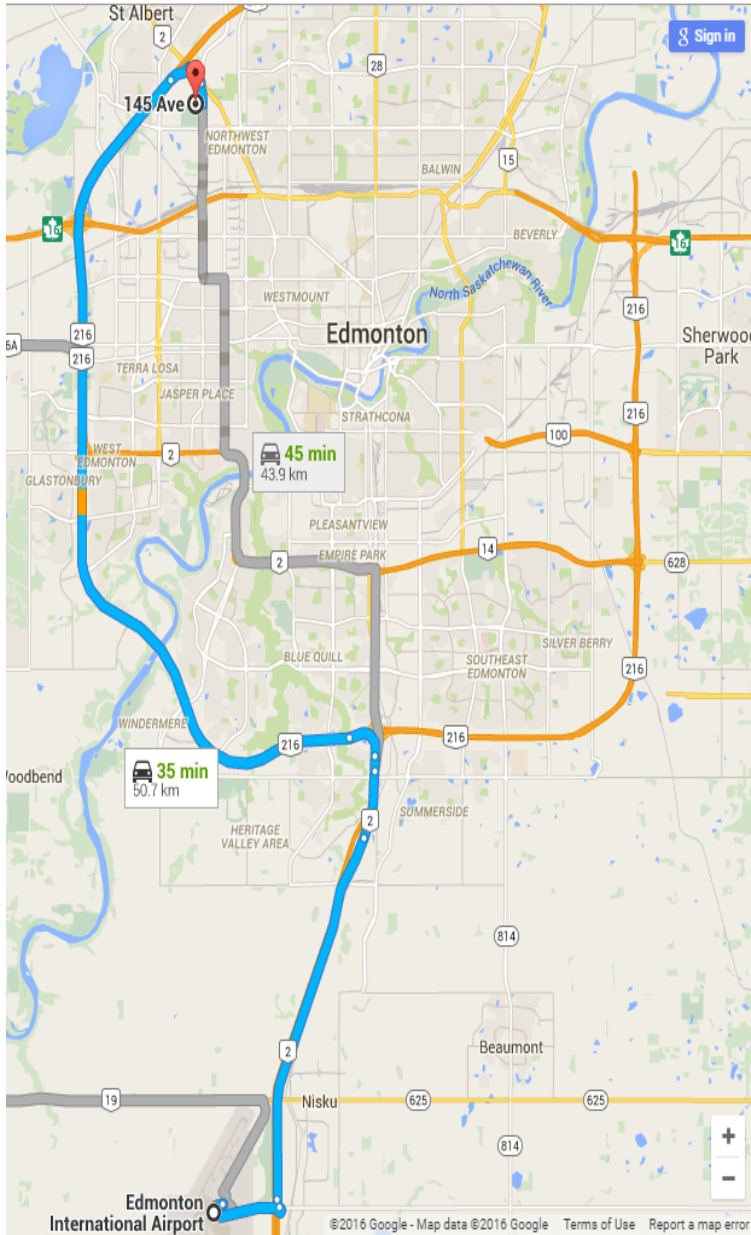

### Directions from Edmonton International Airport:

**1. Get on AB-2 N**

- Head west on Airport Rd
- Use the right lane to merge onto AB-2 N via the ramp to Edmonton

**2. Follow AB-2 N and AB-216 W to AB-2 S in Edmonton. Take exit 31 from AB-216 W**

- Merge onto AB-2 N
- Keep right to stay on AB-2 N
- Use the left 2 lanes to keep left at the fork and follow signs for AB-216/Anthony Henday Drive
- Use the left 2 lanes to take the Alberta 216 W/Anthony Henday Drive exit toward West Edmonton Mall
- Merge onto AB-216 W
- Take exit 31 for Alberta 2/Saint Albert Trail toward Mark Messier Trail

**3. Continue on AB-2 S. Take 156 St NW to 145 Ave**

- Turn right onto AB-2 S
- Turn right at the 1st cross street onto 156 St NW (signs for 156 street)
- Turn right onto 145 Ave

**Hotels near Stuart Hunt & Associates Ltd.**

### **Mucho Burrito**

13653 St Albert Trail NW,  
Edmonton, AB T5L 5E7