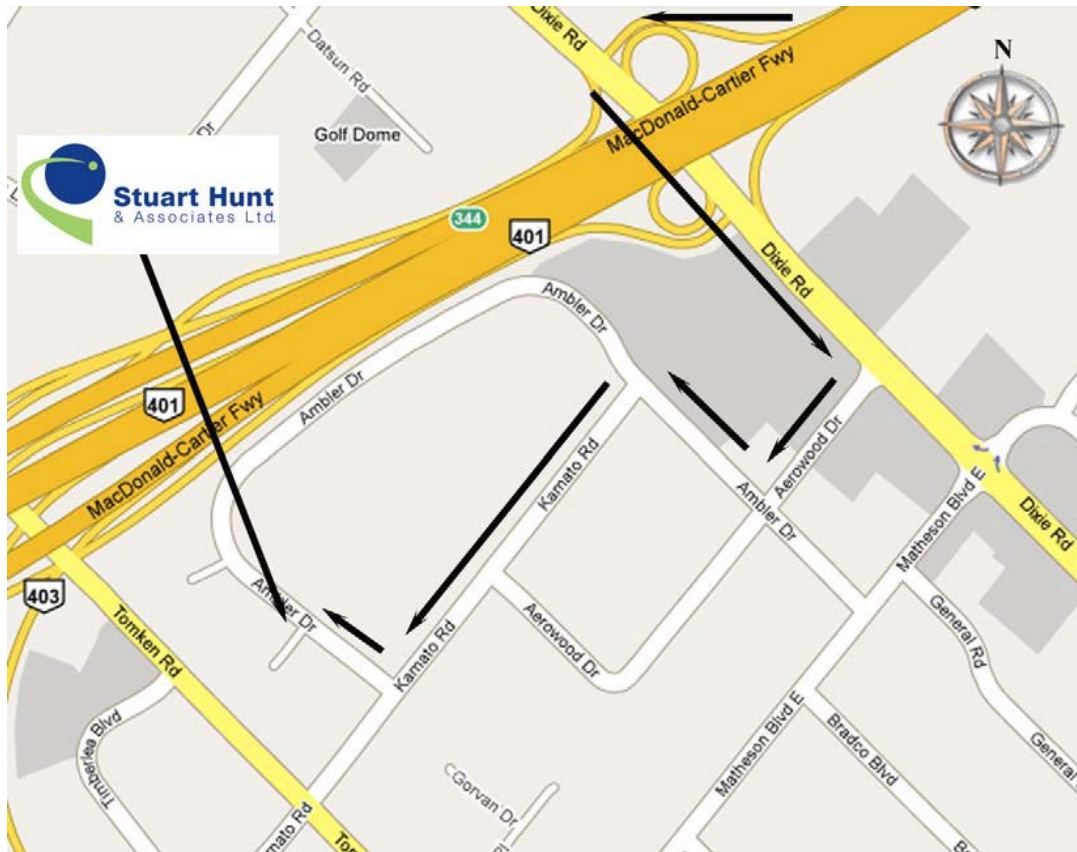

Directions to Stuart Hunt & Associates Ltd. Mississauga, ON Facility

Address: 5949 Ambler Drive
Mississauga, Ontario
L4W 2K2

Phone: 905-602-8871

Directions from Pearson International Airport:

1. Head **east** on **Terminal Access Rd 1**
2. Take the ramp onto **HWY-409 E**
3. Take the **King's Hwy 401 W/King's Hwy 427 S** exit
4. Merge onto **HWY-427 S**
5. Take the **Hwy 401 W** exit
6. Merge onto **HWY-401 W** (signs for **Kings Hwy 401 W**)
7. Take exit **346** for **Regional Rd 4/Dixie Rd**
8. Turn **left** at **Dixie Rd**
9. Turn **right** at **Aerowood Dr**
10. Turn **right** at **Ambler Dr**
11. Turn **left** at **Kamato Rd**
12. Turn **right** at **Ambler Dr**

Approximate time from Airport: 15 minutes